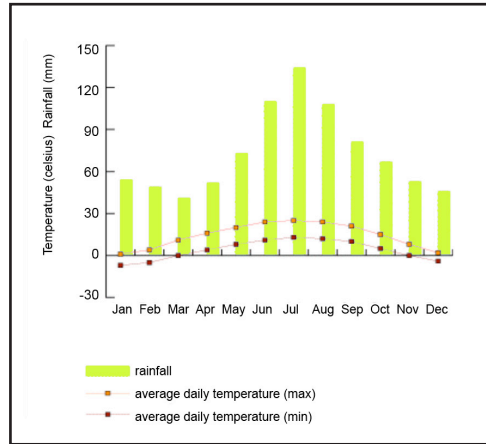

Activity Cards

Cut out each of the cards along the dotted lines.

Average weather graphs